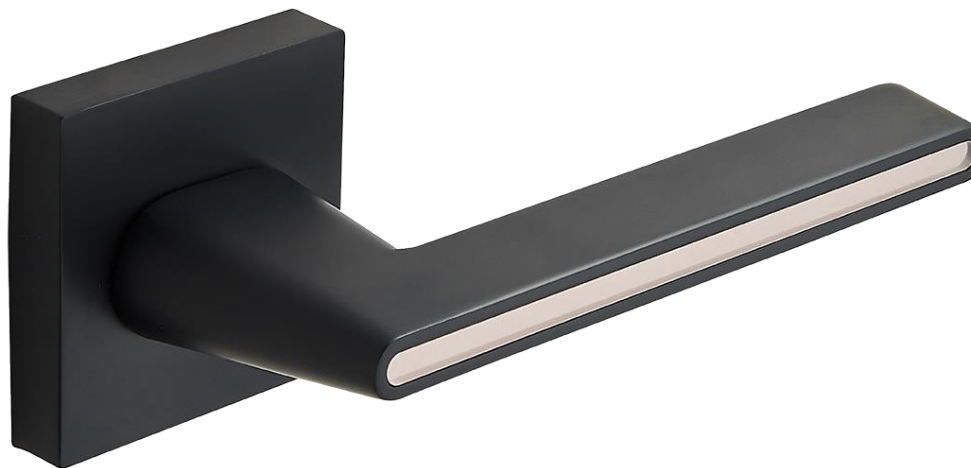

ELIKA II

KUCHINOX

Interesting
pattern

Compact size

Made from
zamak

Warranty

- Made of high quality zamak
- Perfectly smooth black mat surface with modern color accent
- Modern design
- Fits to bright interiors creating harmony and contrast
- Other color versions to choose are available on the square and round roses

DOOR HANDLE

- material: zamak
- finish: black/ pink

Dimensions

- rose: 50 x 50 mm
- lever handle length: 123 mm
- through- bolts distance: 38 mm
- code: KAE_800K

MATCHING ESCUTCHEONS

key

LK1_901A

cylinder

Warranty

- Made of high quality zamak
- Perfectly smooth black mat surface with modern color accent
- Modern design
- Fits to bright interiors creating harmony and contrast
- Other color versions to choose are available on the square and round roses

DOOR HANDLE

- material: zamak
- finish: black/ gold

Dimensions

- rose: 50 x 50 mm
- lever handle length: 123 mm
- through- bolts distance: 38 mm
- code: KAE_900K

MATCHING ESCUTCHEONS

key

LK1_901A

cylinder