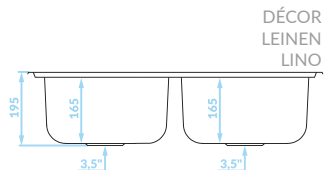

EAN: 8697419566894

siphon included
Siphon inklusive
sifón incluido

DÉCOR
LEINEN
LINO
SKS_320T

EAN: 8697419567891

siphon included
Siphon inklusive
sifón incluido

SMOOTH
GLATT
LISO

DÉCOR
LEINEN
LINO

LAY-ON STEEL SINKS are simple models corresponding to the most popular kitchen cabinet sizes. There is no need to cut any holes in the worktop to install them. It is sufficient to select the proper size to fit the cabinet and just put the sink on top. Our lay-on sinks have the same resistance and functional properties as the inset models. You can choose from 1- and 2-bowl models, with or without a drainer or a half drainer. Their unquestionable advantage is that they can be mounted without the need to replace the kitchen worktop.