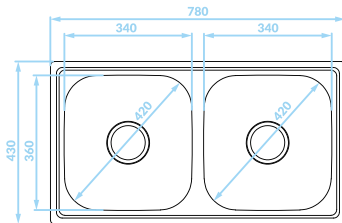

EAN: 8697419566894

siphon included
Siphon inklusive
sifón incluido

DÉCOR
LEINEN
LINO
SKS_320T

EAN: 8697419567891

siphon included
Siphon inklusive
sifón incluido

SMOOTH
GLATT
LISO

DÉCOR
LEINEN
LINO

LAY-ON STEEL SINKS are simple models corresponding to the most popular kitchen cabinet sizes. There is no need to cut any holes in the worktop to install them. It is sufficient to select the proper size to fit the cabinet and just put the sink on top. Our lay-on sinks have the same resistance and functional properties as the inset models. You can choose from 1- and 2-bowl models, with or without a drainer or a half drainer. Their unquestionable advantage is that they can be mounted without the need to replace the kitchen worktop.