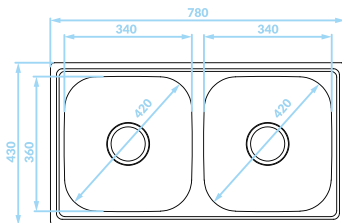

EAN: 8697419566894

siphon included
Siphon inklusive
sifón incluido

DÉCOR
LEINEN
LINO
SKS_320T

EAN: 8697419567891

siphon included
Siphon inklusive
sifón incluido

SMOOTH
GLATT
LISO

DÉCOR
LEINEN
LINO

LAY-ON STEEL SINKS are simple models corresponding to the most popular kitchen cabinet sizes. There is no need to cut any holes in the worktop to install them. It is sufficient to select the proper size to fit the cabinet and just put the sink on top. Our lay-on sinks have the same resistance and functional properties as the inset models. You can choose from 1- and 2-bowl models, with or without a drainer or a half drainer. Their unquestionable advantage is that they can be mounted without the need to replace the kitchen worktop.