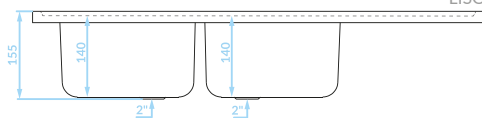

Siphon inklusive

sifón incluido

SMOOTH

GLATT

LISO

UTILITY SINKS are a solution that definitely helps with all the work around a house, in a laundry room, garden or garage. Their bowl, deeper compared to standard sinks, makes it much easier to wash pots and gardening utensils or to clean tools. Until recently, such sinks were associated only with technical applications, e.g. in laundries. At present, utility sinks - due to their simple and aesthetic form - are an increasingly popular choice for garden summerhouses. They can be used to conveniently rinse food products needed for preparing meals or wash dishes after a barbecue.