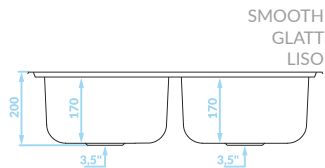

EAN: 8697419566894

siphon included
Siphon inklusive
sifón incluido

DÉCOR
LEINEN
LINO
SKS_320T

EAN: 8697419567891

siphon included
Siphon inklusive
sifón incluido

SMOOTH
GLATT
LISO

DÉCOR
LEINEN
LINO

LAY-ON STEEL SINKS are simple models corresponding to the most popular kitchen cabinet sizes. There is no need to cut any holes in the worktop to install them. It is sufficient to select the proper size to fit the cabinet and just put the sink on top. Our lay-on sinks have the same resistance and functional properties as the inset models. You can choose from 1- and 2-bowl models, with or without a drainer or a half drainer. Their unquestionable advantage is that they can be mounted without the need to replace the kitchen worktop.