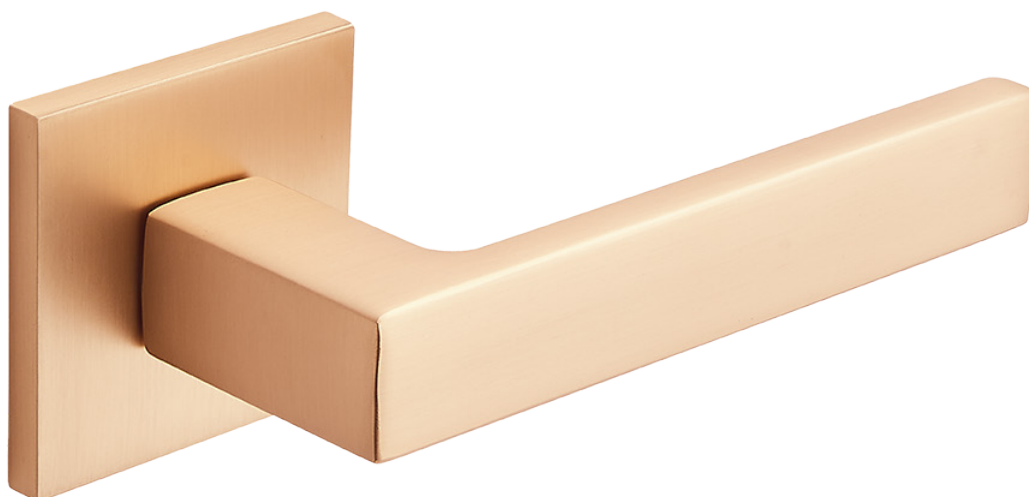

- geometric shape with rounded handle edges
- comfort and ease of use
- modern look achieved with a slim 6 mm thick plate
- equipped with a mounting adapter for easy installation
- offering high durability
- no visible fingerprints during use

code: **LK6_303A**

handle on rose

KVADRATO

Easy assembly

Slim plate

Made of aluminium

Premium line

Warranty surface mechanism

HANDLE ON ROSE

Material: aluminium/zamak

Finish: rose gold

Size:

- plate: 53x53 mm

- handpiece (length): 123 mm

Mounting holes

space: 38 mm