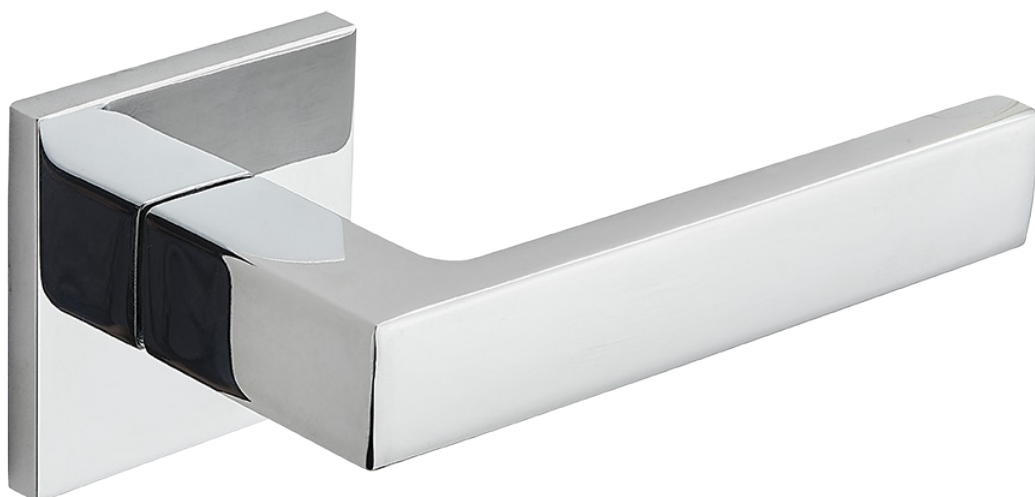

handle on rose

KVADRATO

Easy assembly

Slim plate

Made of aluminium

Premium line

Warranty surface mechanism

- geometric shape with rounded handle edges
- comfort and ease of use
- modern look achieved with a slim 6 mm thick plate
- equipped with a mounting adapter for easy installation
- offering high durability

HANDLE ON ROSE

Material: aluminium/zamak

Finish: chrome

Size:

- plate: 53x53 mm

- handpiece (length): 123 mm

Mounting holes

space: 38 mm

code: **KVA_000A**

EAN: **5905358207314**

MATCHING BOTTOM PLATE

**SQUARE SHORT
PLATE WITH A KEY**

code: **LK6_001A**

**SQUARE SHORT
INSERT TYPE PLATE**

code: **LK6_002A**

**SQUARE SHORT
TOILET PLATE**

- geometric shape with rounded handle edges
- comfort and ease of use
- modern look achieved with a slim 6 mm thick plate
- equipped with a mounting adapter for easy installation
- offering high durability
- no visible fingerprints during use