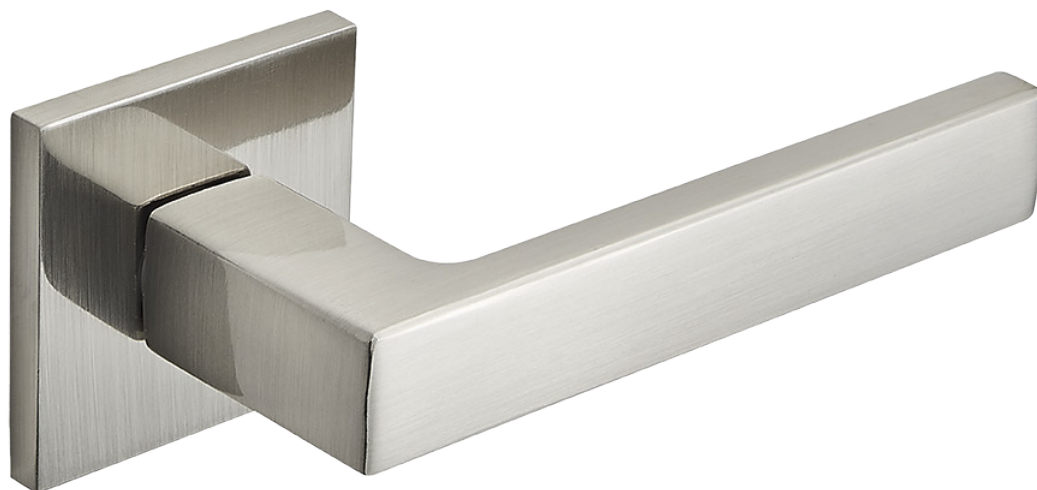

handle on rose

KVADRATO

Easy assembly

Slim plate

Made of aluminium

Premium line

Warranty surface mechanism

- geometric shape with rounded handle edges
- comfort and ease of use
- modern look achieved with a slim 6 mm thick plate
- equipped with a mounting adapter for easy installation
- offering high durability

code: **LK6_003A**

handle on rose

KVADRATO

Easy assembly

Slim plate

Made of aluminium

Premium line

Warranty surface mechanism

- geometric shape with rounded handle edges
- comfort and ease of use
- modern look achieved with a slim 6 mm thick plate
- equipped with a mounting adapter for easy installation
- offering high durability
- no visible fingerprints during use

HANDLE ON ROSE

Material: aluminium/zamak

Finish: satin

Size:

- plate: 53x53 mm

- handpiece (length): 123mm

Mounting holes

space: 38 mm