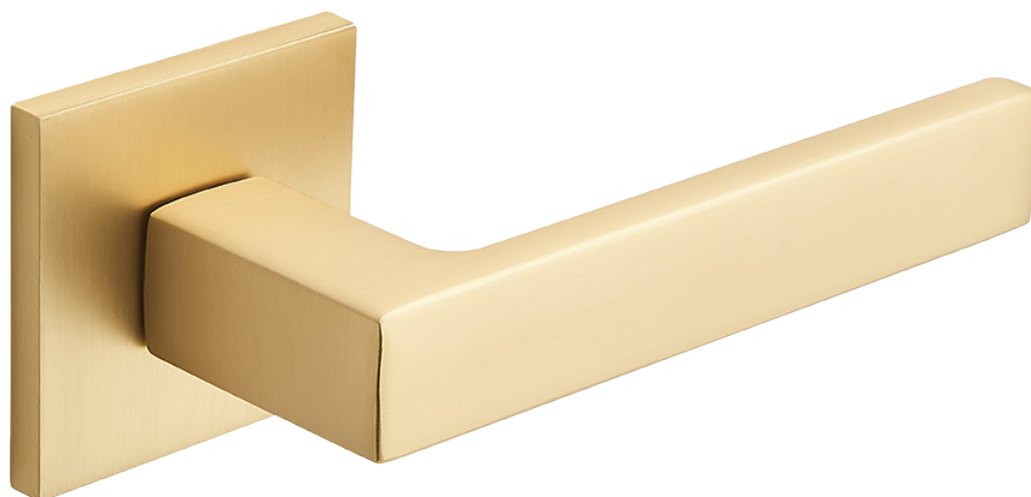

- geometric shape with rounded handle edges
- comfort and ease of use
- modern look achieved with a slim 6 mm thick plate
- equipped with a mounting adapter for easy installation
- offering high durability
- no visible fingerprints during use

code: **LK6_903A**

handle on rose

KVADRATO

Easy assembly

Slim plate

Made of aluminium

Premium line

Warranty surface mechanism

HANDLE ON ROSE

Material: aluminium/zamak

Finish: gold

Size:

- plate: 53x53 mm

- handpiece (length): 123 mm

Mounting holes

space: 38 mm