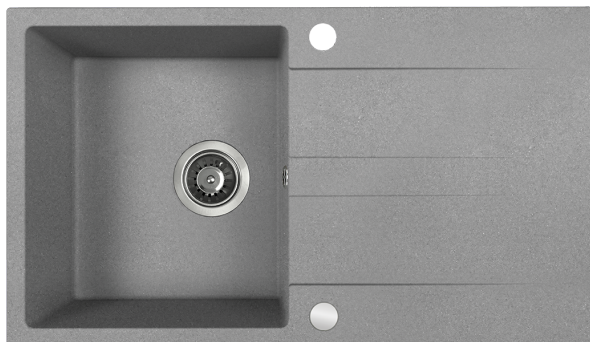

granite sink SERIES LAUT

LAUT

1-bowl granite sink with drainer

- size: 760 x 440 x 174 mm
- method of installation: inset
- for cabinet min: 500 mm

Made in EU

Overflow in bowl

Connection to dishwasher

Space Saving Siphon

Manual plug

Resistant to scratches

Resistant to impact

Resistant to thermal shock

Resistant to discolouration

Resistant to temperatures up to 250°C

Reversible sink

Warranty*

code: SBZ_411Y
EAN: 5905358219836

beige

code: SBZ 511Y
EAN: 5905358219843

gray

code: SBZ_711Y
EAN: 5905358219850

black

granite sink SERIES LAUT

LAUT

1-bowl granite sink with half drainer

- size: 560 x 440 x 174 mm
- method of installation: inset
- for cabinet min: 500 mm

Made in EU

Overflow in bowl

Connection to dishwasher

Space Saving Siphon

Manual plug