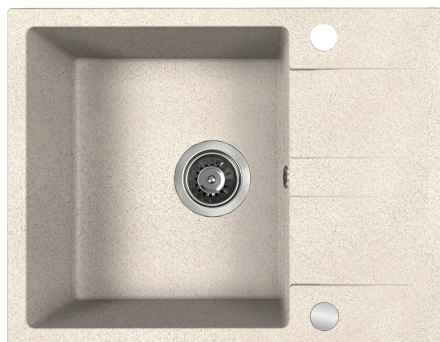

granite sink SERIES LAUT

LAUT

1-bowl granite sink with drainer

- size: 760 x 440 x 174 mm
- method of installation: inset
- for cabinet min: 500 mm

Made in EU

Overflow in bowl

Connection to dishwasher

Space Saving Siphon

code: SBZ_411Y
EAN: 5905358219836

beige

code: SBZ 511Y
EAN: 5905358219843

gray

code: SBZ_711Y
EAN: 5905358219850

black

granite sink SERIES LAUT

LAUT

1-bowl granite sink with half drainer

- size: 560 x 440 x 174 mm
- method of installation: inset
- for cabinet min: 500 mm

Made in EU

Overflow in bowl

Connection to dishwasher

Space Saving Siphon

Manual plug

Resistant to scratches

Resistant to impact

Resistant to thermal shock

Resistant to discolouration

Resistant to temperatures up to 250°C

Reversible sink

perfect for small kitchens

Warranty*