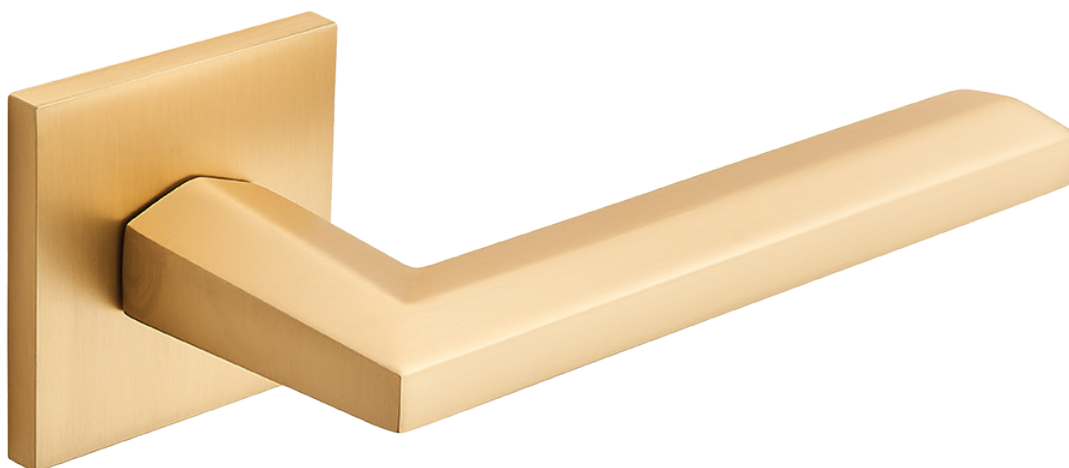

- a handle with symmetrical shapes
- providing comfort and convenience in use
- a modern look achieved by using a slim 6 mm thick plate
- equipped with a mounting adapter for easy installation
- no visible fingerprints during use

code: **KLI_900A**

EAN: **5905358207369**

MATCHING BOTTOM PLATE

SQUARE SHORT PLATE WITH A KEY
code: LK6_901A

SQUARE SHORT INSERT TYPE PLATE
code: LK6_902A

SQUARE SHORT TOILET PLATE
code: LK6_903A

handle on rose

LIBIA

Interesting design

Easy assembly

Slim plate

Made of aluminium

Premium line

Warranty surface mechanism

- a handle with symmetrical shapes
- providing comfort and convenience in use
- a modern look achieved by using a slim 6 mm thick plate
- equipped with a mounting adapter for easy installation
- no visible fingerprints during use

HANDLE ON ROSE

Material: aluminium/zamak

Finish: gold

Size:

- plate: 53x53 mm

- handpiece (length): 134 mm

Mounting holes

space: 38 mm