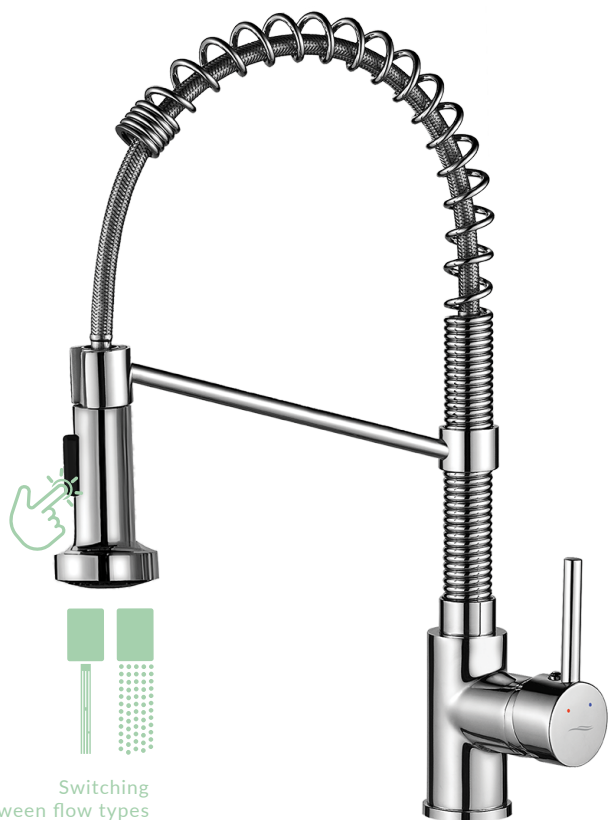

kitchen mixer LOCO

European
quality
of cartridge

Cartridge
φ 35mm

Ceramic
cartridge

Saving
water

2 spout
streams

EASY
Easy
assembly

5*
LAT
Warranty*

Switching
between flow types
with a button

LOCO upright sink mixer, spring

- material: brass, nylon
- spout reach: 210 mm
- faucet height: max 425 mm

code: BQC_06SD
EAN: 5905358221969

chrome

code: BQC_76SD
EAN: 5905358221976

black