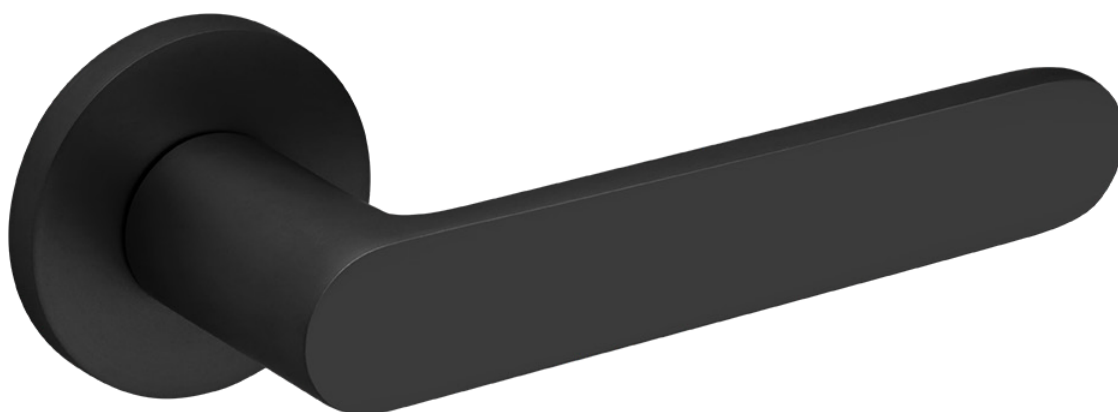

handle on rose

MALAGA

Slim
rose

Made of
aluminium

Classic
line

Warranty
surface
mechanism

- a handle with a modern and minimalist design
- rose with a thickness of 6 mm
- mounting adapter
- high ergonomics
- convenience and user comfort
- modern appearance thanks to the use of a slim rose

HANDLE ON ROSE

Material: aluminium/zamak

Finish: black

Size:

- rose: \varnothing 53 mm

- lever handle (length): 134 mm

Through bolt distance: 38 mm

code: **KMG_900A**

EAN: **5905358214855**

ESCUTCHEONS

**ROSE WITH A
KEY HOLE**
code: **LO4_901R**

**ROSE WITH
CYLINDER HOLE**
code: **LO4_902R**

TOILET PLATE
code: **LO4_903R**

handle on rose

MALAGA

Anti-fingerprint

HANDLE ON ROSE

Material: aluminium/zamak

Finish: satine mat

Size:

- rose: \varnothing 53 mm

- lever handle (length): 134 mm

Through bolt distance: 38 mm

code: **KMG_3M0A**