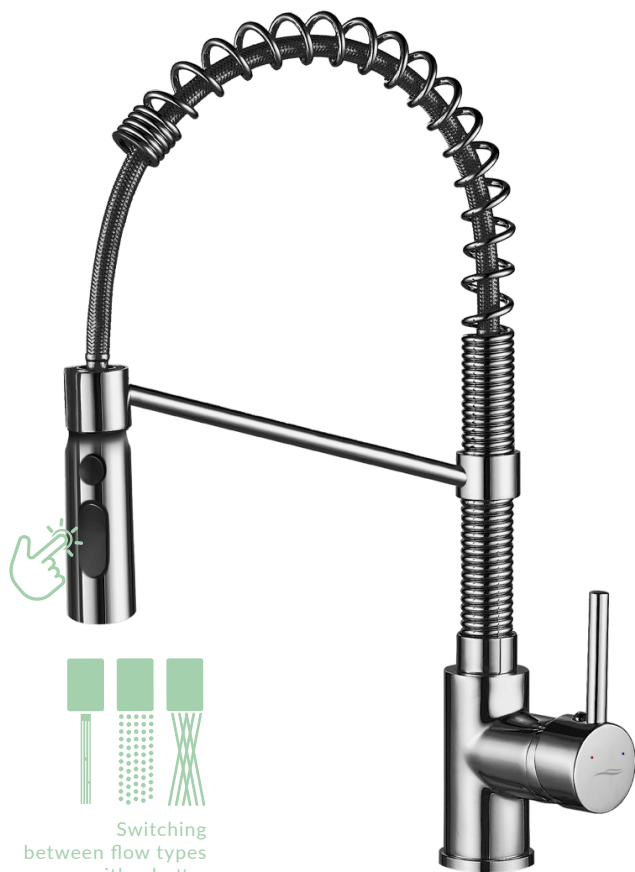

kitchen mixer SERPEN

European
quality
of cartridge

Cartridge
Ø 35mm

Ceramic
cartridge

Saving
water

3 spout
streams

EASY
Easy
assembly

5*
LAT
Warranty*

SERPEN upright sink mixer, spring

- material: brass, nylon
- spout reach: 210 mm
- faucet height: max 425 mm

code: BKP_06SD
EAN: 5905358221945

chrome

code: BKP_76SD
EAN: 5905358221952

black