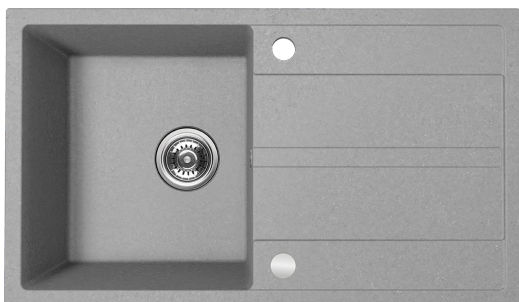

granite sink SERIES VITI

VITI

1-bowl granite sink with drainer

- size: 760x440x175 mm
- method of installation: inset
- for cabinet min: 500 mm

Made in EU

Overflow in bowl

Connection to dishwasher

Space Saving Siphon

Manual plug

Resistant to scratches

Resistant to impact

Resistant to thermal shock

Resistant to discolouration

Resistant to temperatures up to 250°C

Reversible sink

Warranty*

code: SBX_411Y
EAN: 5905358218037

beige

code: SBX_511Y
EAN: 5905358219799

gray

code: SBX_711Y
EAN: 5905358219799

black

granit sink SERIES VITI

VITI

1-bowl granite sink with half drainer

- size: 560x440x175 mm
- method of installation: inset
- for cabinet min: 500 mm

Made in EU

Overflow in bowl

Connection to dishwasher

Space Saving Siphon

Manual plug

Resistant to scratches