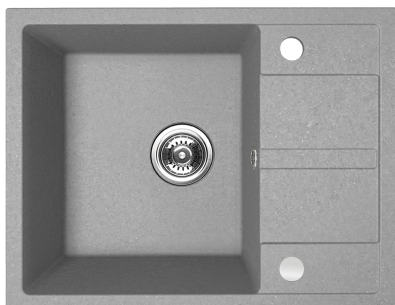

granite sink SERIES VITI

VITI

1-bowl granite sink with drainer

- size: 760x440x175 mm
- method of installation: inset
- for cabinet min: 500 mm

Made in EU

Overflow in bowl

Connection to dishwasher

Space Saving Siphon

code: SBX_411Y
EAN: 5905358218037

beige

code: SBX_511Y
EAN: 5905358219799

gray

code: SBX_711Y
EAN: 5905358219799

black

granit sink SERIES VITI

VITI

1-bowl granite sink with half drainer

- size: 560x440x175 mm
- method of installation: inset
- for cabinet min: 500 mm

Made in EU

Overflow in bowl

Connection to dishwasher

Space Saving Siphon

Manual plug

Resistant to scratches

Resistant to impact

Resistant to thermal shock

Resistant to discolouration

Resistant to temperatures up to 250°C

Reversible sink

perfect for small kitchens

Warranty*

code: SBX_413Y
EAN: 5905358219805